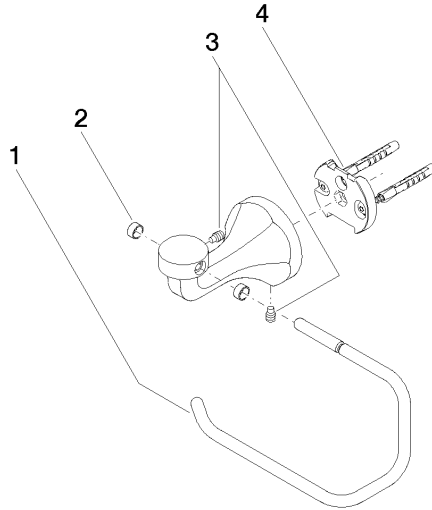

83 500 361

- width 145mm
- height 120 mm
- 95mm projection

|   |                                |               |
|---|--------------------------------|---------------|
|  | Chrome                         | 83 500 361-00 |
|  | Brushed Platinum               | 83 500 361-06 |
|  | Platinum                       | 83 500 361-08 |
|  | Durabronze (23kt Gold)         | 83 500 361-09 |
|  | Brushed Durabronze (23kt Gold) | 83 500 361-28 |
|  | Brushed Dark Platinum          | 83 500 361-99 |

83 500 361

mm [inches]

83 500 361

Parts for other finishes can be found here: Brushed Platinum

**Spare parts list**

| No. | Item Number        | Name       | Quantity used | Delivery time |
|-----|--------------------|------------|---------------|---------------|
| 1   | 08 18 70 501-00    | bow        | 1             | 10            |
| 2   | 08 18 40 505 90    | sleeve     | 2             | 2             |
| 3   | 04 31 11 140 00 90 | pin        | 2             | 2             |
| 4   | 05 17 97 507 00 90 | fixing set | 1             | 2             |