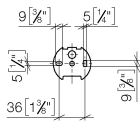

83 500 361

- width 145mm
- height 120 mm
- 95mm projection

|   |                                |               |
|---|--------------------------------|---------------|
|  | Chrome                         | 83 500 361-00 |
|  | Brushed Platinum               | 83 500 361-06 |
|  | Platinum                       | 83 500 361-08 |
|  | Durabronze (23kt Gold)         | 83 500 361-09 |
|  | Brushed Durabronze (23kt Gold) | 83 500 361-28 |
|  | Brushed Dark Platinum          | 83 500 361-99 |

83 500 361

mm [inches]

83 500 361

Parts for other finishes can be found here: Brushed Platinum

**Spare parts list**

| No. | Item Number        | Name       | Quantity used | Delivery time |
|-----|--------------------|------------|---------------|---------------|
| 1   | 08 18 70 501-00    | bow        | 1             | 10            |
| 2   | 08 18 40 505 90    | sleeve     | 2             | 2             |
| 3   | 04 31 11 140 00 90 | pin        | 2             | 2             |
| 4   | 05 17 97 507 00 90 | fixing set | 1             | 2             |