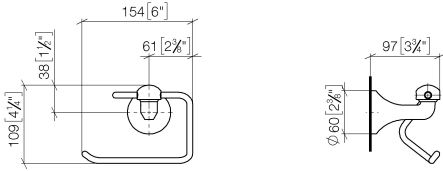

83 500 361

- width 145mm
- height 120 mm
- 95mm projection

|   |                                |               |
|---|--------------------------------|---------------|
|  | Chrome                         | 83 500 361-00 |
|  | Brushed Platinum               | 83 500 361-06 |
|  | Platinum                       | 83 500 361-08 |
|  | Durabronze (23kt Gold)         | 83 500 361-09 |
|  | Brushed Durabronze (23kt Gold) | 83 500 361-28 |
|  | Brushed Dark Platinum          | 83 500 361-99 |

83 500 361

mm [inches]

83 500 361

Parts for other finishes can be found here: Brushed Platinum

**Spare parts list**

| No. | Item Number        | Name       | Quantity used | Delivery time |
|-----|--------------------|------------|---------------|---------------|
| 1   | 08 18 70 501-00    | bow        | 1             | 10            |
| 2   | 08 18 40 505 90    | sleeve     | 2             | 2             |
| 3   | 04 31 11 140 00 90 | pin        | 2             | 2             |
| 4   | 05 17 97 507 00 90 | fixing set | 1             | 2             |